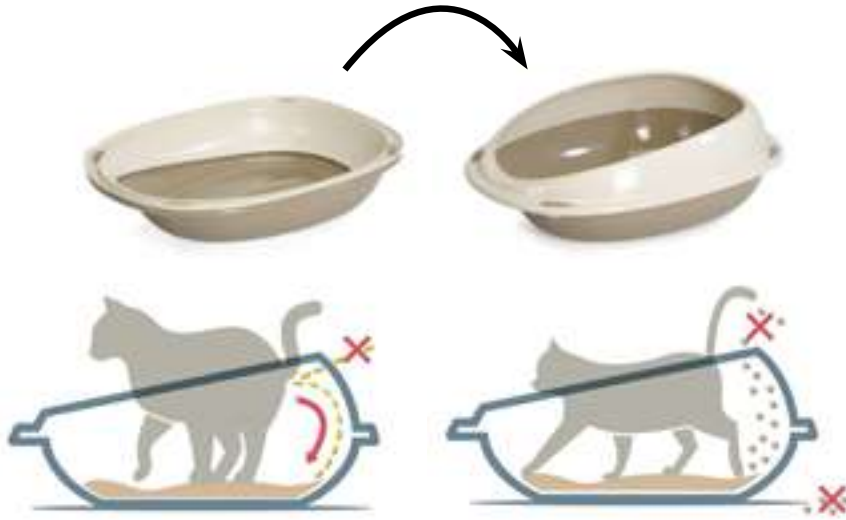

Size: 42x50x40h cm

MADE in ITALY

C150

8 016040 105300

**Bacinella
per lettiera piccola - S**

Small cat litter tray - S

Pack: 10 pcs

Size: 45x36x15,5h cm