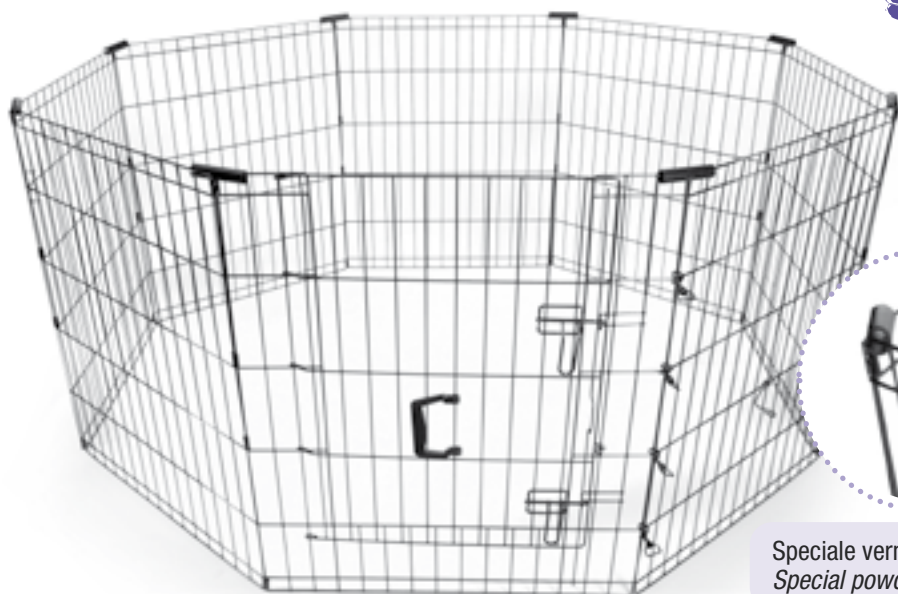

Size: 99x60x68cm

acciaio

**Recinto pieghevole
con 8 pannelli**

Folding fence with 8 panels

C170/1

8 019808 171920

Pack: 1 recinto

Size: 1 pannello: 60x76 cm