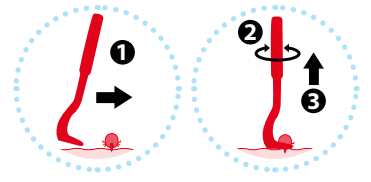

B811/B
8 019808 190068

Uncini in plastica per rimozione zecche

Plastic tick hook

Pack: 12 pcs