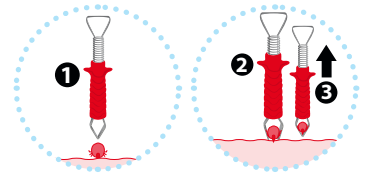

**Pettine lineare
cromato**

Chrome-plated comb

Pack: 6 pcs

B811/B
8 019808 190068

Uncini in plastica per rimozione zecche

Plastic tick hook

Pack: 12 pcs

B812
8 019808 207865