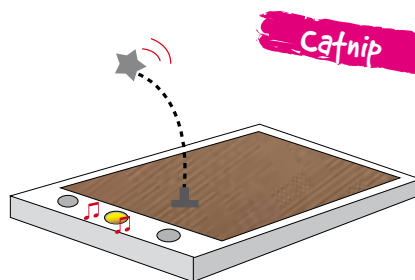

AC005/C

Tiragraffi in cartone
Scratching cardboard

Pack: 12 pcs
Size: 47 x 24 cm

45 cm