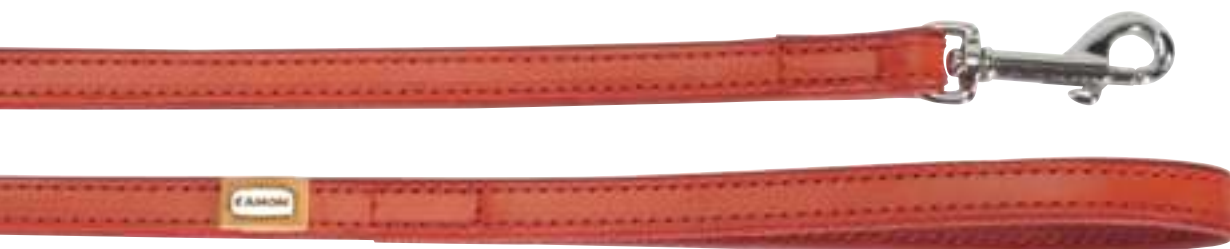

MADE in ITALY

DA096/E

8 019808 188171

Guinzaglio

Leash

Pack: 1 pc

Size: 16x1000 mm